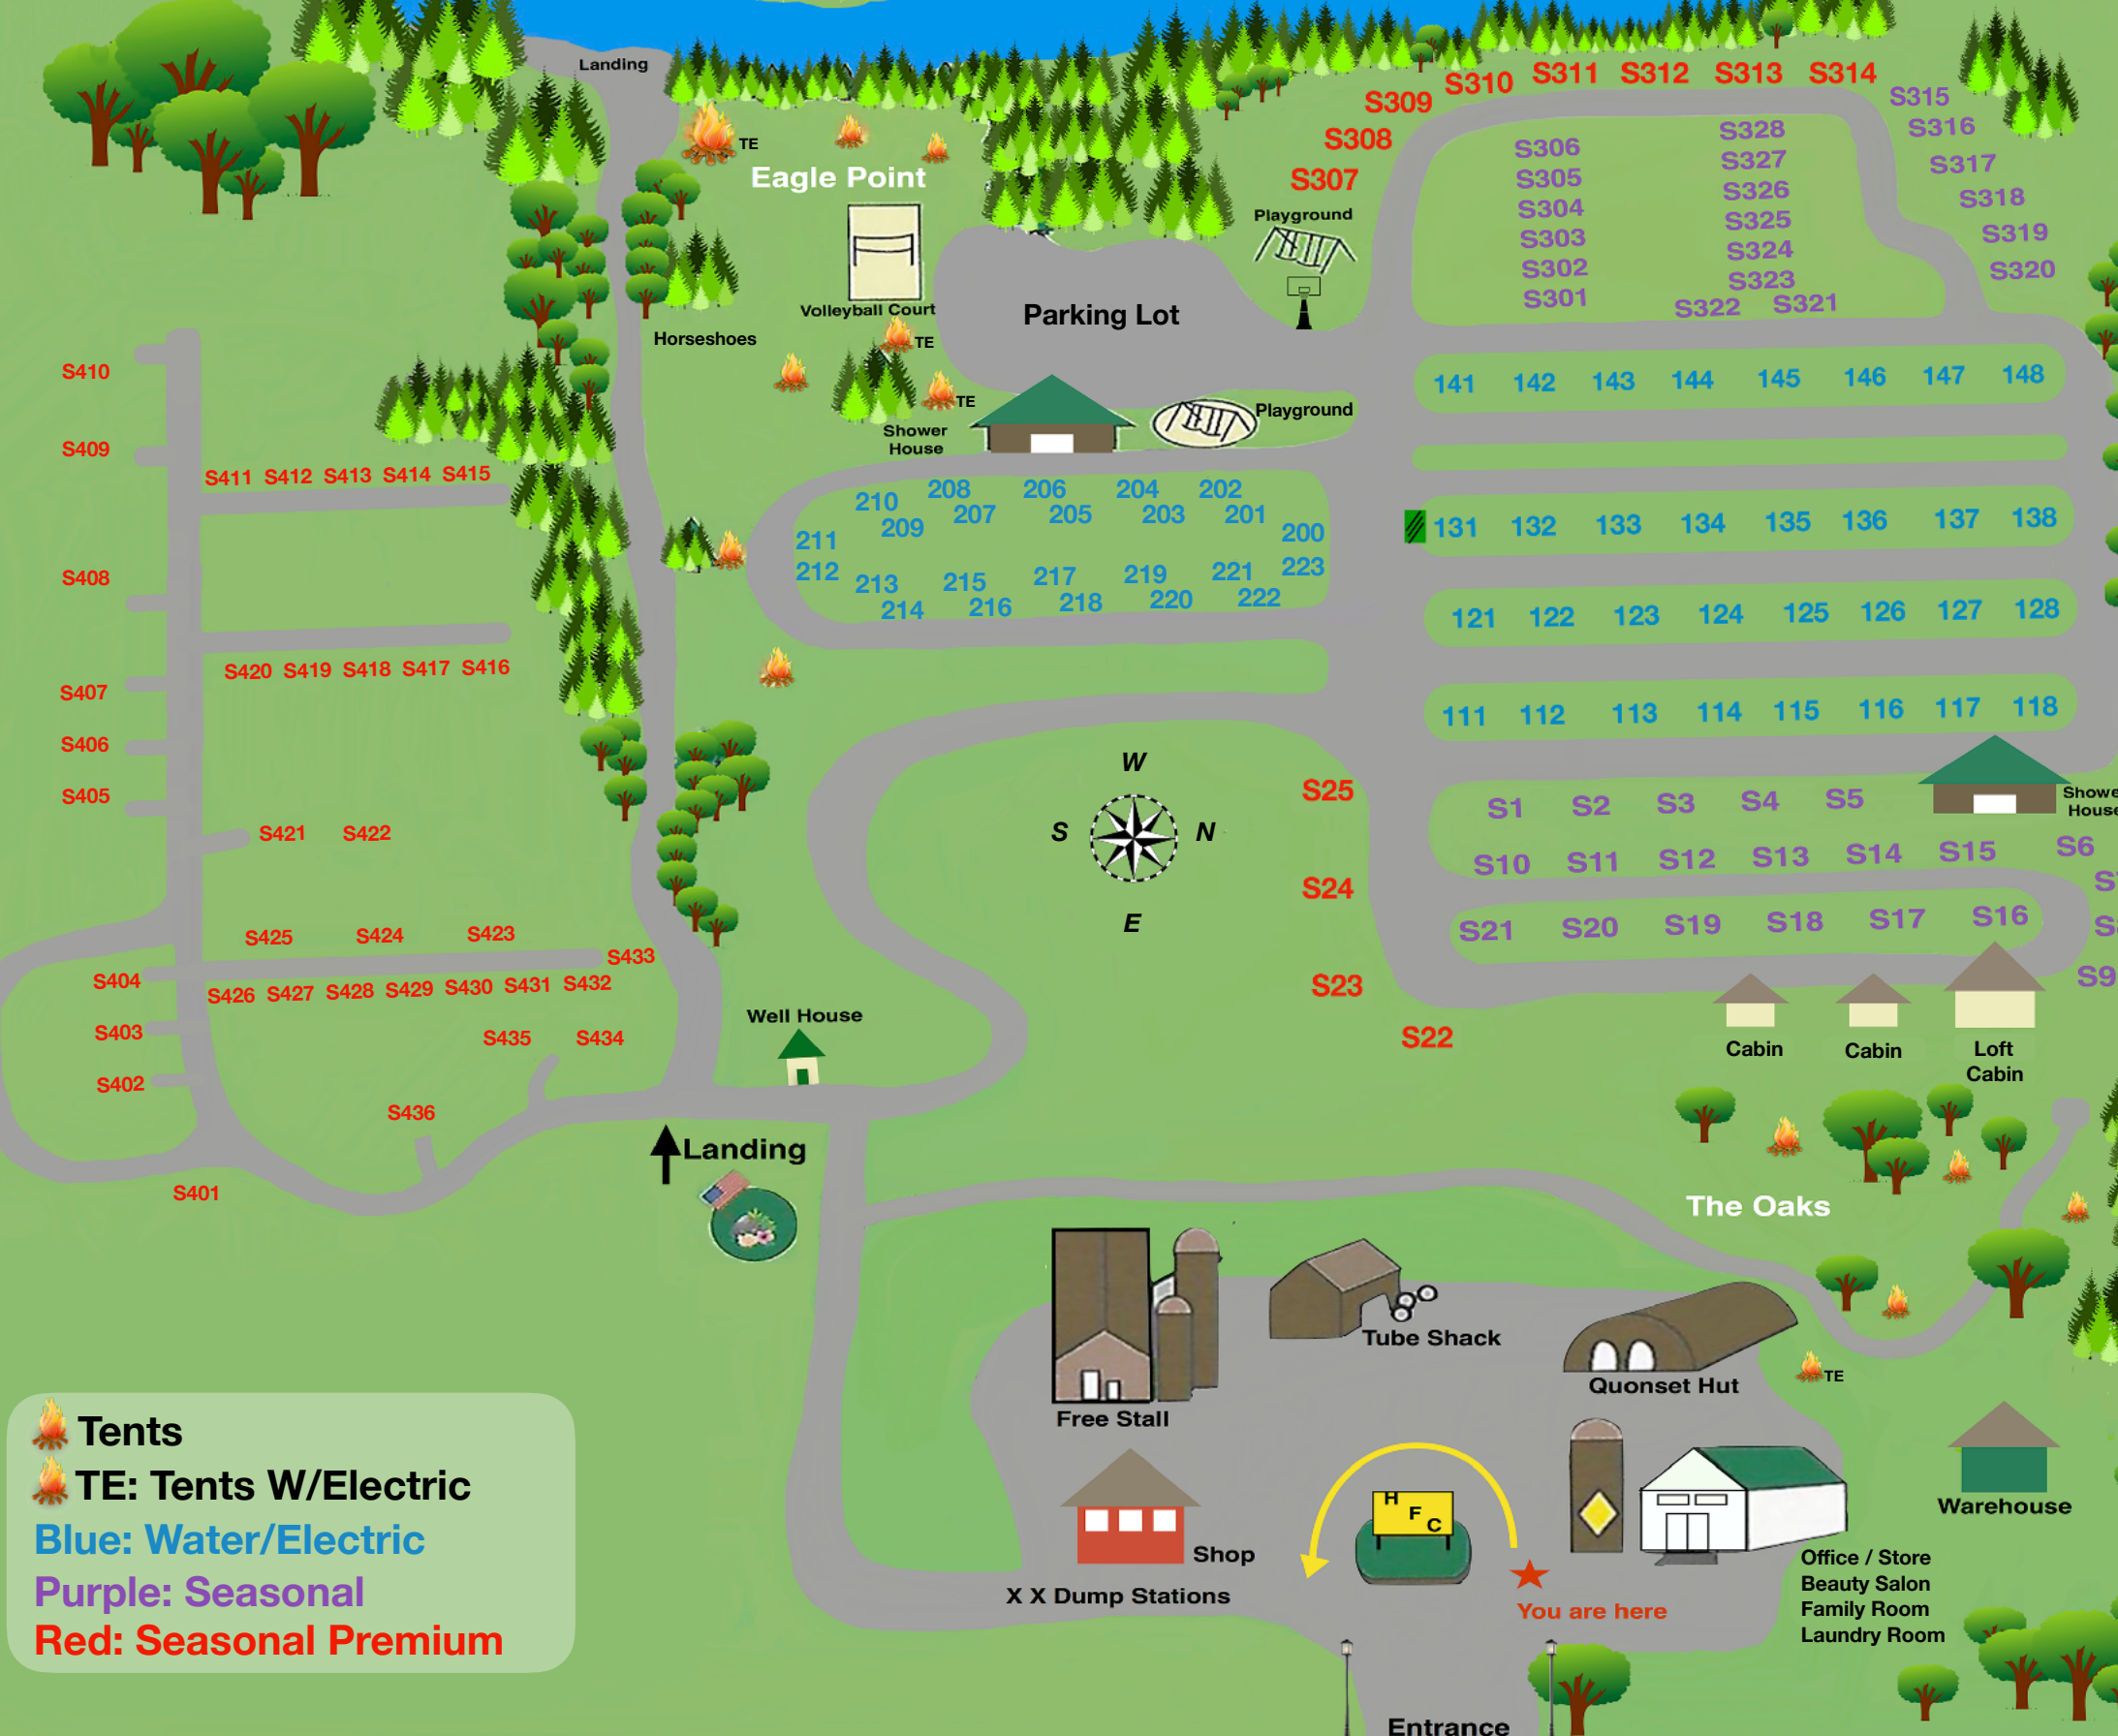

1.3 miles from entrance

2.5 miles from entrance

**Tents**  
**TE: Tents W/Electric**  
**Blue: Water/Electric**  
**Purple: Seasonal**  
**Red: Seasonal Premium**

360th St

370th St

318th Ave

318th Ave