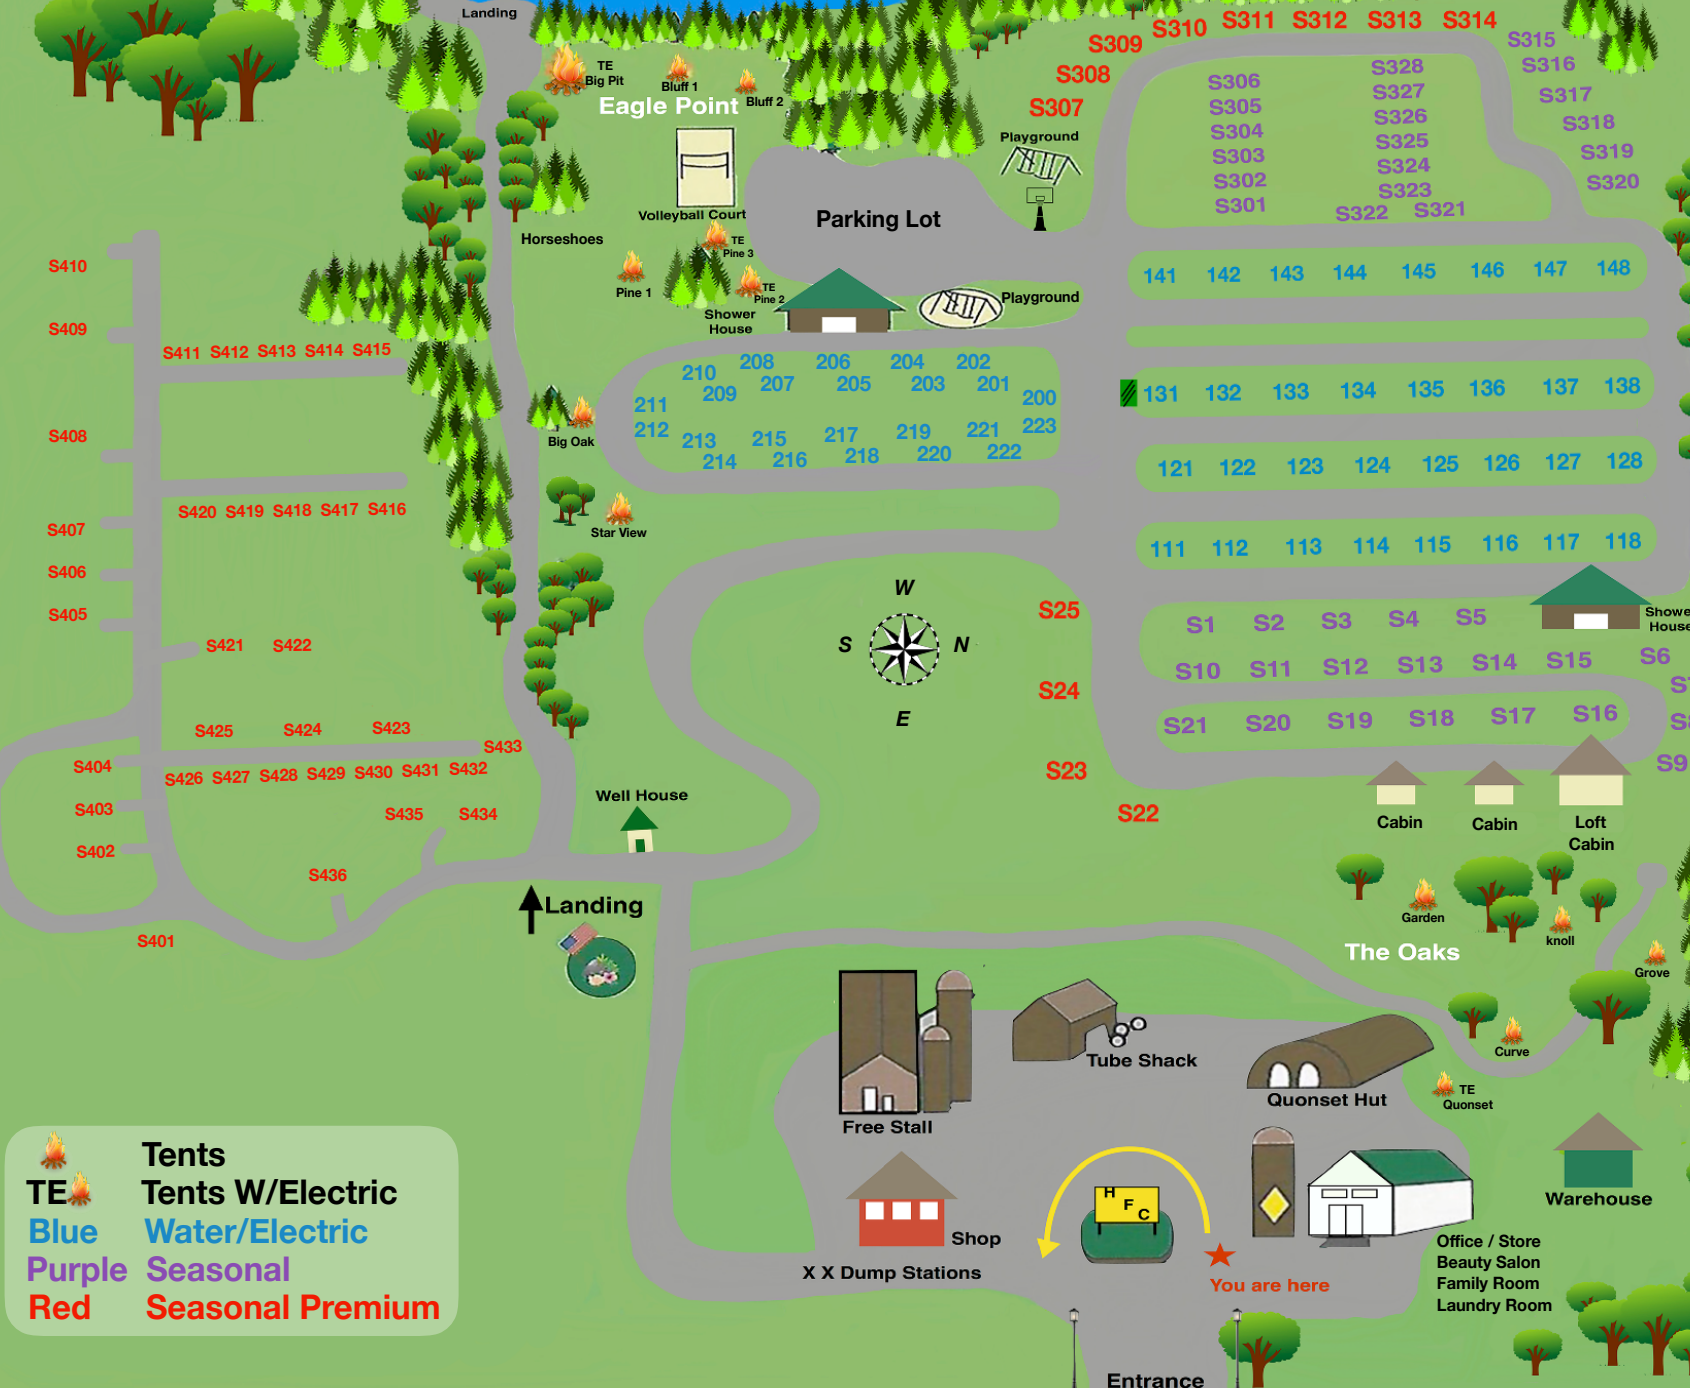

1.3 miles from entrance

2.5 miles from entrance

Tents
 Tents W/Electric
 Blue Water/Electric
 Purple Seasonal
 Red Seasonal Premium

You are here

360th St

370th St

318th Ave

318th Ave

Make reservations online: wecamp.com